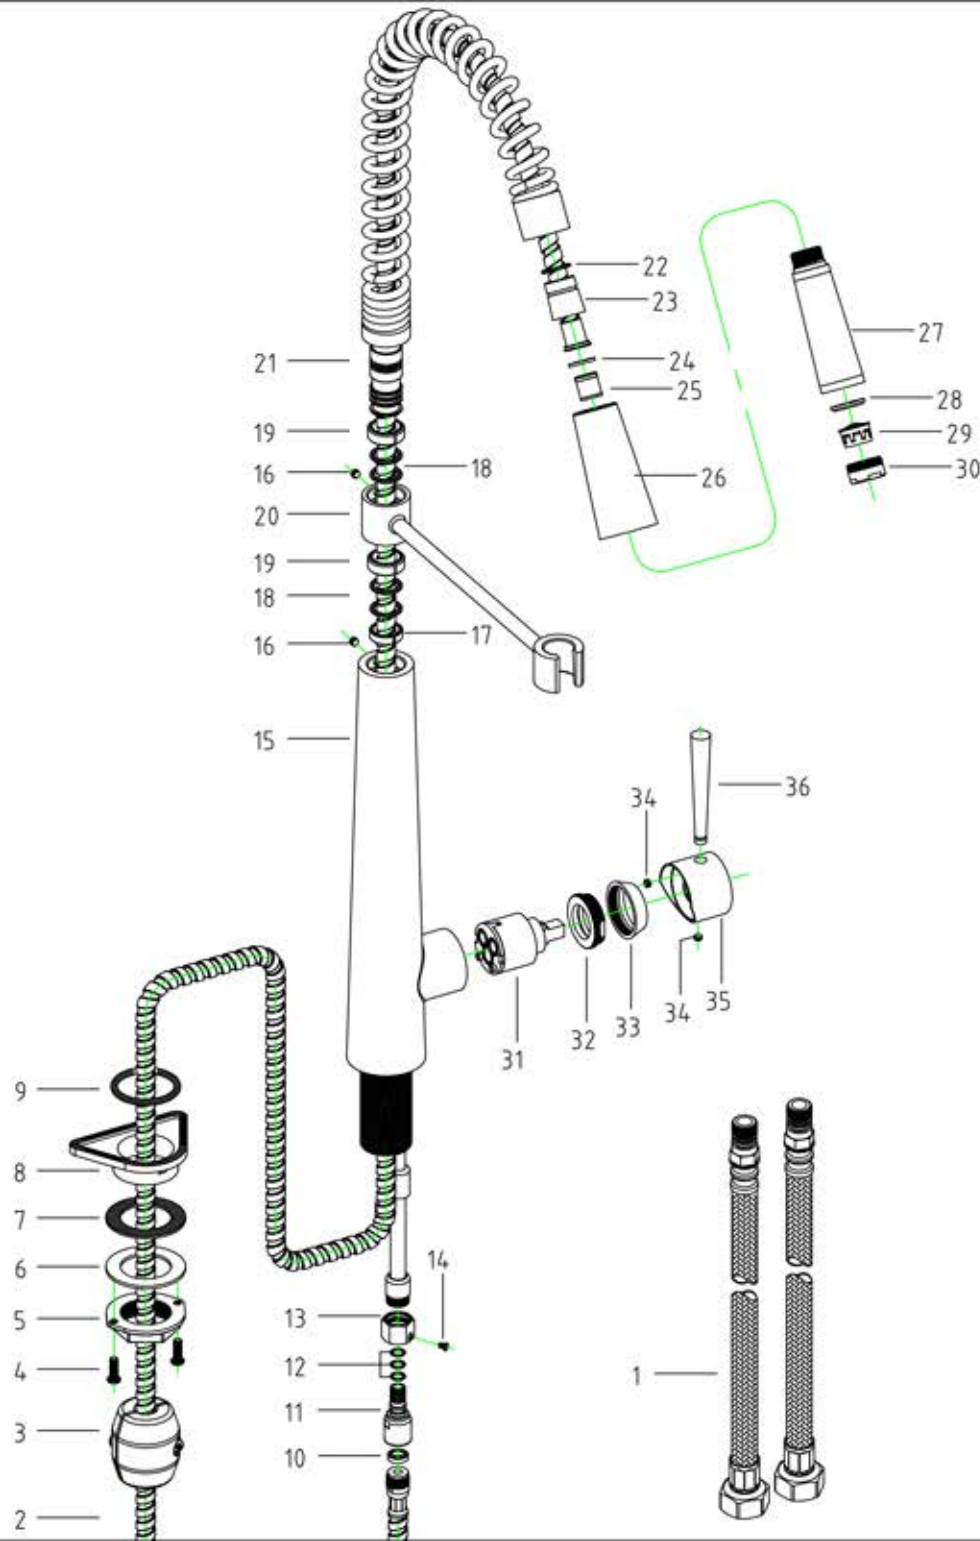

AB2039

 alpi  
brand

|    |                  |                |     |                |            |         |
|----|------------------|----------------|-----|----------------|------------|---------|
| 36 | GT2039-05        | handle lever   | 1   | Ø13 L82        | 304        | brushed |
| 35 | V458             | handle cover   | 1   | M5             | 304        | brushed |
| 34 | SCW-50040U-A     | screw          | 2   | M5 L4          | 304        |         |
| 33 | V459             | fixed cover    | 1   | M34x1          | 304        | brushed |
| 32 | V460             | screw nut      | 1   | M37x1 M34x1    | 304        |         |
| 31 | KS-35LA-KEROX    | cartridge      | 1   | 35#            | ceramix    | KEROX   |
| 30 | V140             | aerator cover  | 1   | M24x1          | 304        | brushed |
| 29 | CASCADE A OR B   | aerator        | 1   | M24x1          | plastic    | DVGW    |
| 28 | WSR-230146300-R  | gasket         | 1   | Ø23xØ14.6x3    | silicone   | KTW     |
| 27 | DLT001-02        | shower core    | 1   | M24x1 G1/2     | POM        | white   |
| 26 | DLT001-01        | hand shower    | 1   | Ø34            | 304        | brushed |
| 25 | DW15/DN10        | check valve    | 1   | Ø15            | plastic    | DVGW    |
| 24 | WSR-190110220-R  | rubber ring    | 1   | Ø19xØ11x2.2    | rubber     | NFS     |
| 23 | V818             | hose connector | 1   | G1/2           | 304        | brushed |
| 22 | OR-200200        | O ring         | 1   | Ø20x2          | dingqing   | KTW     |
| 21 | GT2039-02        | spring         | 1   | Ø32            | 304        | brushed |
| 20 | GT2039-03        | shower holder  | 1   | Ø32            | 304        | brushed |
| 19 | V811             | plastic sleeve | 2   | Ø24.4          | PA6        | white   |
| 18 | OR-213265        | O ring         | 4   | Ø21.3x2.65     | dingqing   | black   |
| 17 | V812             | plastic sleeve | 1   | Ø21.8          | PA6        | white   |
| 16 | SCW-50050U-A     | screw          | 2   | M5 L5          | 304        |         |
| 15 | GT2039-01        | body           | 1   | M37x1          | 304        | brushed |
| 14 | SCW-30050X-S     | fixed screw    | 1   | M3 L5          | 304        |         |
| 13 | V144             | screw          | 1   | M3             | 304        |         |
| 12 | OR-100150        | O ring         | 3   | Ø10x1.5        | dingqing   | KTW     |
| 11 | V143             | check valve    | 1   | M15x1          | 304        |         |
| 10 | WSR-135080300-R  | rubber ring    | 1   | Ø13.5xØ8x3     | rubber     | NFS     |
| 9  | OR-464420        | O ring         | 1   | Ø4.6.4x4.2     | rubber     | black   |
| 8  | V814             | plastic base   | 1   | Ø37.5          | plastic    | white   |
| 7  | WSR-530340200-R  | rubber ring    | 1   | Ø53xØ34x2      | rubber     | black   |
| 6  | V125             | gasket         | 1   | Ø53xØ34.3x1.5  | 304        |         |
| 5  | V122             | screw nut      | 1   | M34x1.5        | 304        |         |
| 4  | V657             | screw          | 2   | M5             | 304        |         |
| 3  | ZC-600G          | weight ball    | 1   | 600g           | lead alloy | black   |
| 2  | DLG-M1517500-1   | shower hose    | 1   | M15x1 L1750    | 304        | NSF     |
| 1  | FHS-G1/2M10500-1 | flexible hose  | 2   | M10x1 L500     | 304        | NFS     |
| NO | Parts models     | Name of parts  | QTY | Specifications | Material   | Remarks |