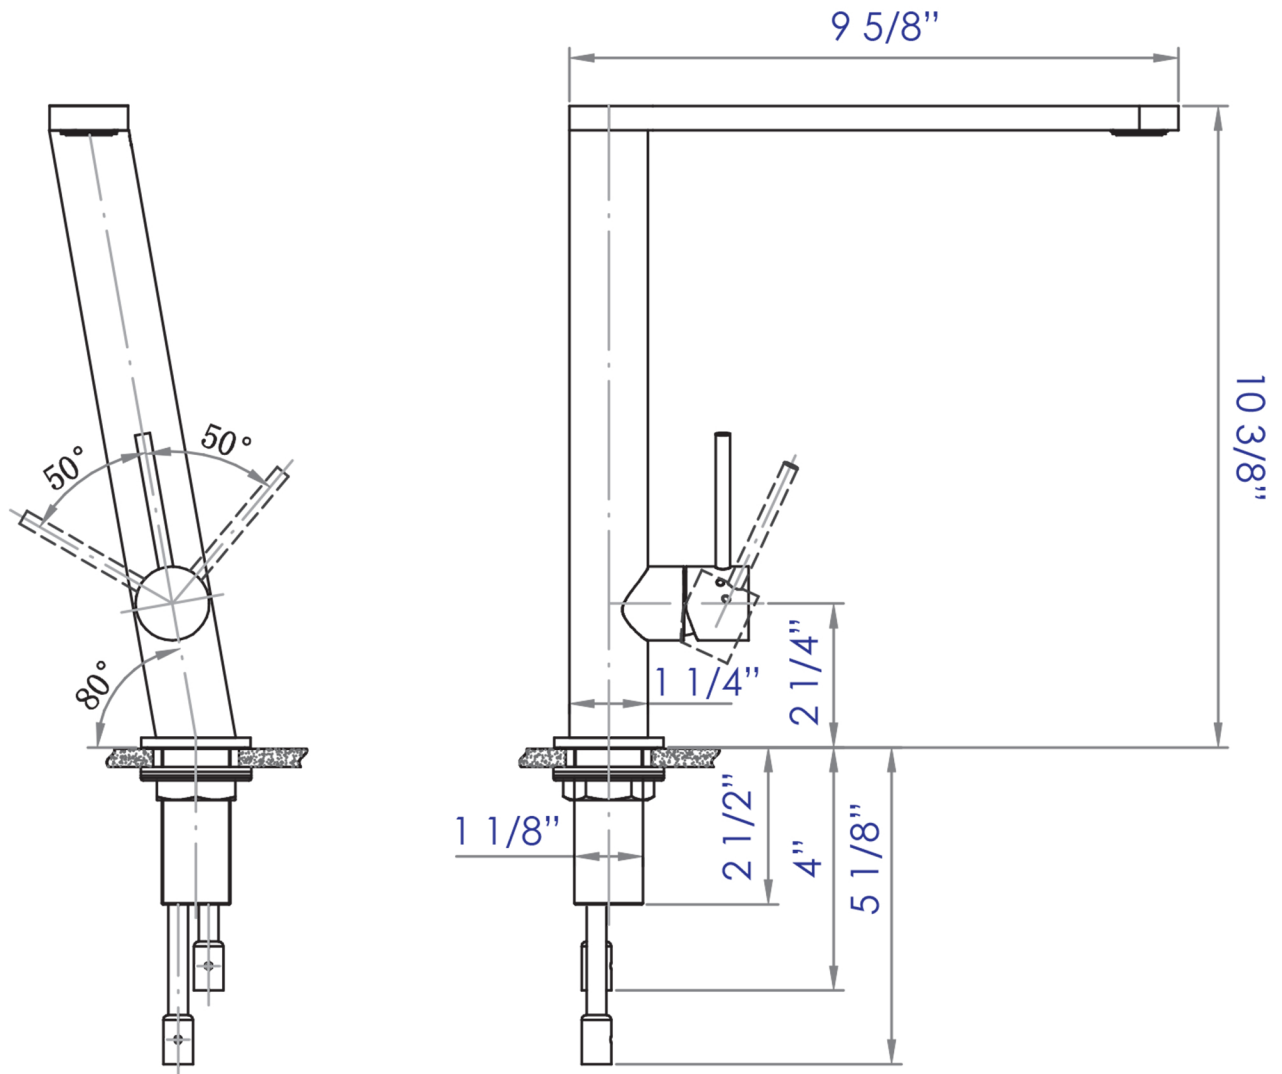

AB2046

Round Modern Kitchen Faucet

Note: All product dimensions are approximate and should be verified on site prior to installation.
Visit www.ALFIbrand.com for more information.