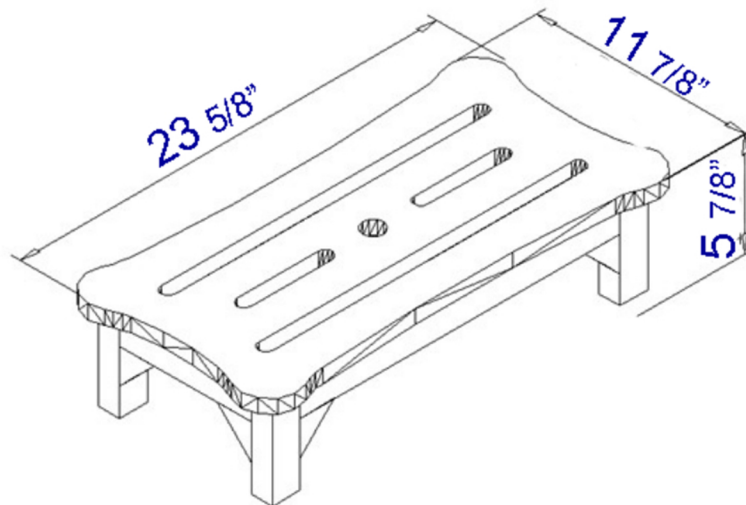

AB4408

24" Wooden Stool For Your Wooden Tub

Note: All product dimensions are approximate and should be verified on site prior to installation.
Visit www.ALFIbrand.com for more information.