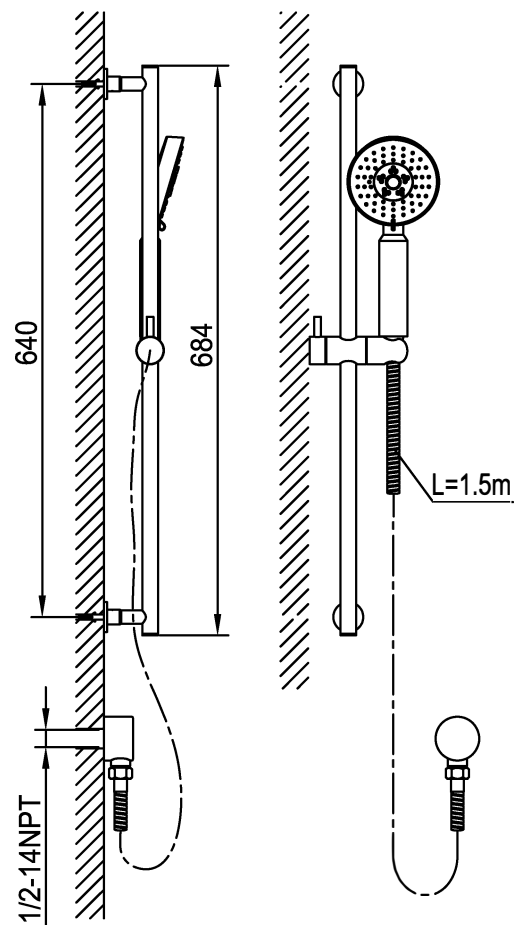

INSTALLATION MANUAL

SLIDING RAIL(WITH HANDSHOWER, HOSE)

ITEM NO: AB7938

✧ Components Checking

LIST OF THE STANDARD COMPONENTS:

Please double-check the components list hereinafter and contact our company or our distributor for any unconformity.
 Remark: 1.Without affecting their performing, components may be changed without further notice.
 2.Drawing for reference only. Product size & shape refer to actual faucet.

List of Components	Qty.
1.Explosive plug	2
2.Decorative plate	2
3.Fixing seat	2
4.Self-tapping screw	2
5.Sliding rail	1
6.Shower hook	1
7.Handshower	1
8.Shower hose	1
9.Shower union	1
10.Connector	1
11.Allen wrench	1
12.Manual	1

Dimension Drawing

✧ Installation Instructions

- ☆ As chrome plated, this product must be carefully protected to avoid any scratch.
- ☆ Assemble the product mildly to avoid any damage.
- ☆ Do not disassemble the shower hook.
- ☆ Dig holes in suitable distance for perfect accessing to the wall.