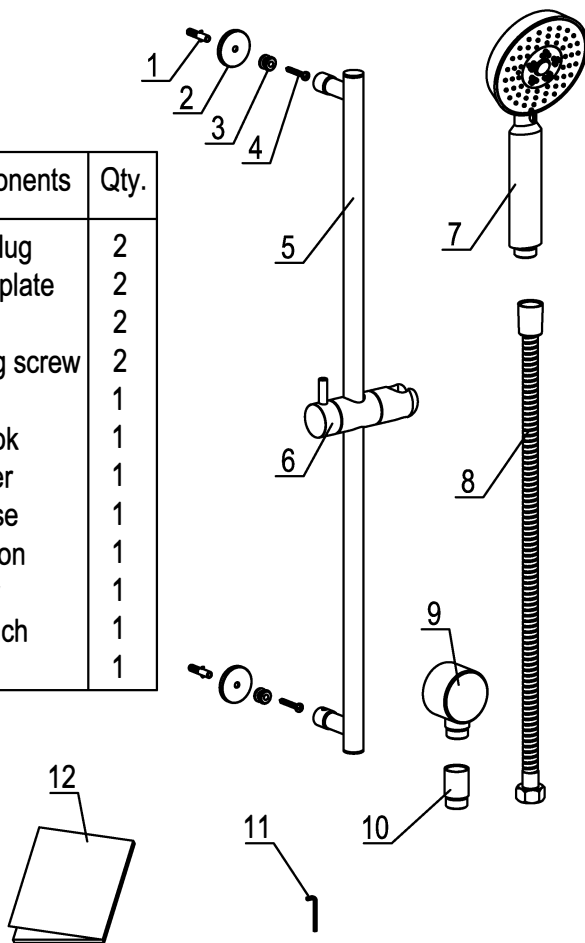

INSTALLATION MANUAL

SLIDING RAIL(WITH HANDSHOWER, HOSE)

ITEM NO: AB7938

✧ Components Checking

LIST OF THE STANDARD COMPONENTS:

Please double-check the components list hereinafter and contact our company or our distributor for any unconformity.
 Remark: 1.Without affecting their performing, components may be changed without further notice.
 2.Drawing for reference only. Product size & shape refer to actual faucet.

List of Components	Qty.
1.Explosive plug	2
2.Decorative plate	2
3.Fixing seat	2
4.Self-tapping screw	2
5.Sliding rail	1
6.Shower hook	1
7.Handshower	1
8.Shower hose	1
9.Shower union	1
10.Connector	1
11.Allen wrench	1
12.Manual	1

Dimension Drawing

✧ Installation Instructions

- ☆ As chrome plated, this product must be carefully protected to avoid any scratch.
- ☆ Assemble the product mildly to avoid any damage.
- ☆ Do not disassemble the shower hook.
- ☆ Dig holes in suitable distance for perfect accessing to the wall.