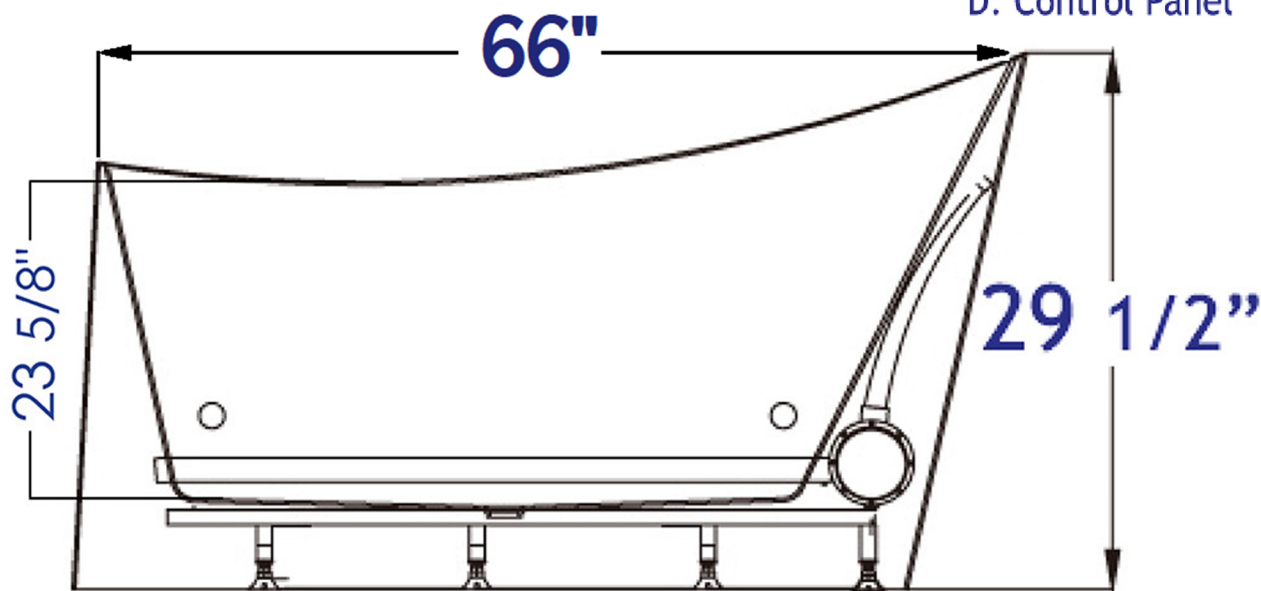

- A: Drain
- B: Air Holes
- C: LED Light
- D: Control Panel

Note: All product dimensions are approximate and should be verified on site prior to installation.
 Visit www.EAGOUSA.com for more information.