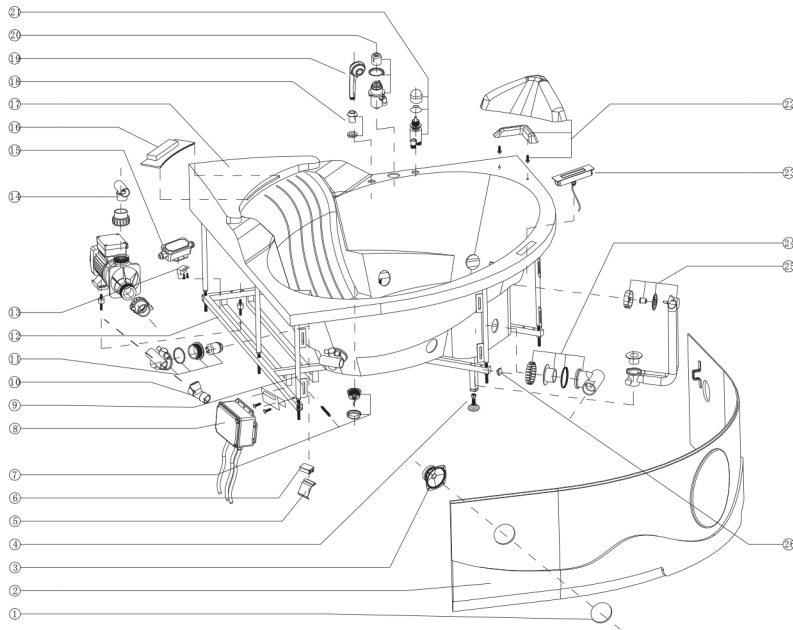

# AM505ETL Component Struction

No.	Name	No.	Name
1	Speaker net	19	Hand shower
2	Skirt panel	20	Thermostatic valve
3	Speaker	21	Conversion valve
4	Bathtub leg	22	Pillow
5	Spring	23	PC board control panel
6	Spring base	24	Suction
7	Bottom light	25	Drain
8	Power box	26	One way stuff
9	Adjustable iron	27	
10	1 Inch inclined pipe	28	
11	Side jet	29	
12	Stainless steel bracket	30	
13	PC board clip	31	
14	Lengthened plastic	32	
15	Lengthened plastic	33	
16	Waterfall	34	
17	Bathtub	35	
18	Hand shower base	36	