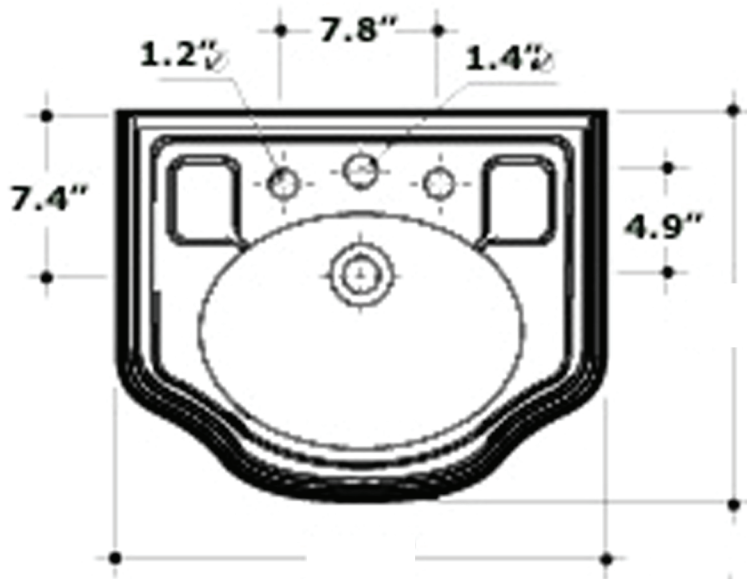

 Whitehaus®

AR814-AR815

**Inside Dimensions:
16" x 11 1/4" x 6"**

LIVE WITH STYLE!