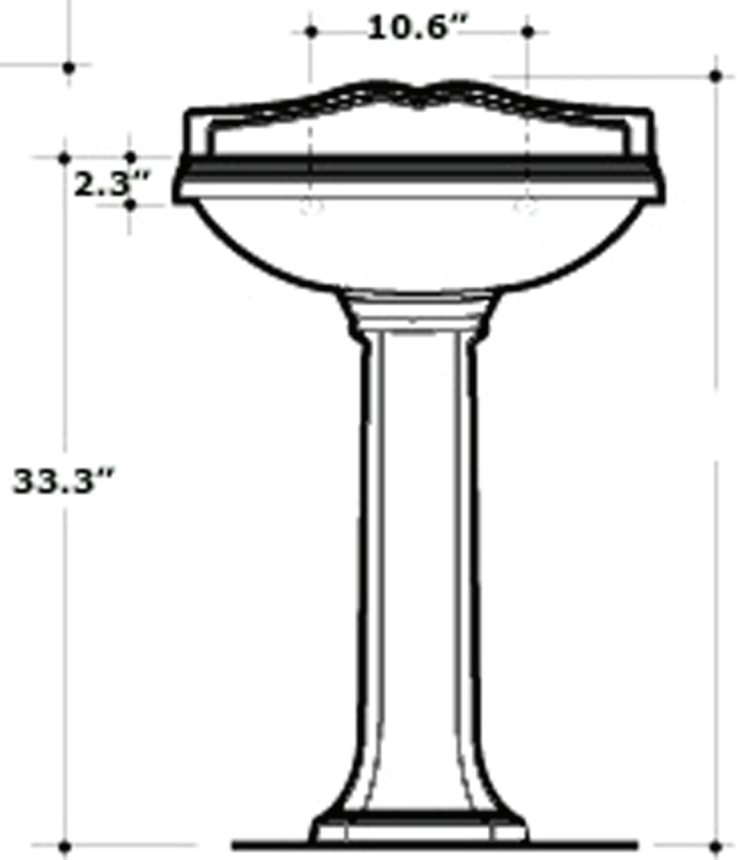

 Whitehaus®

AR814-AR815

**Inside Dimensions:
16" x 11 1/4" x 6"**

LIVE WITH STYLE!