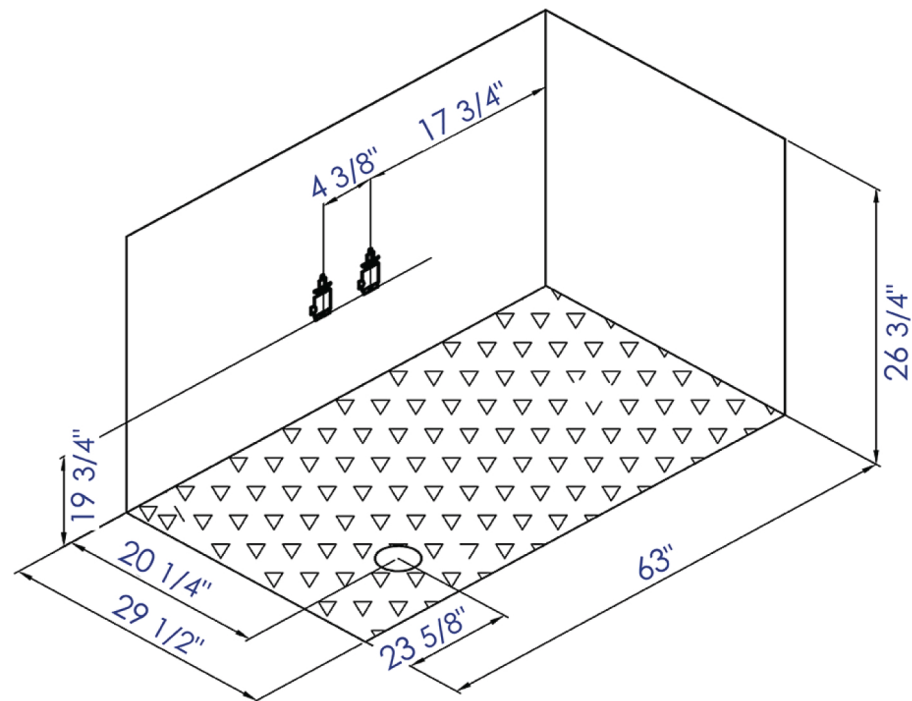

LK1102-R

White Acrylic 63" Soaking Tub with Fixtures

EAGO USA

**Note:** All product dimensions are approximate and should be verified on site prior to installation.  
Visit [www.EAGOUSA.com](http://www.EAGOUSA.com) for more information.