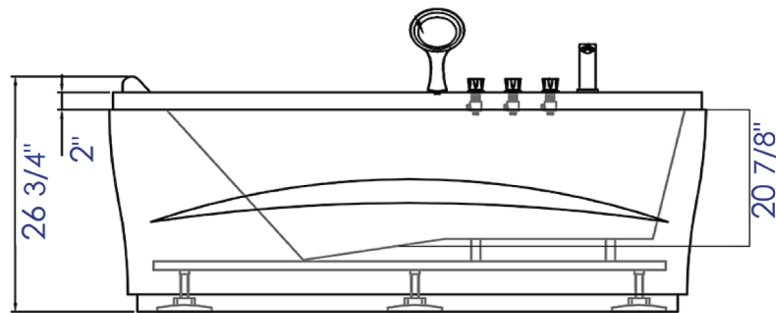

LK1102-R

White Acrylic 63" Soaking Tub with Fixtures

EAGO USA

**Note:** All product dimensions are approximate and should be verified on site prior to installation.  
Visit [www.EAGOUSA.com](http://www.EAGOUSA.com) for more information.