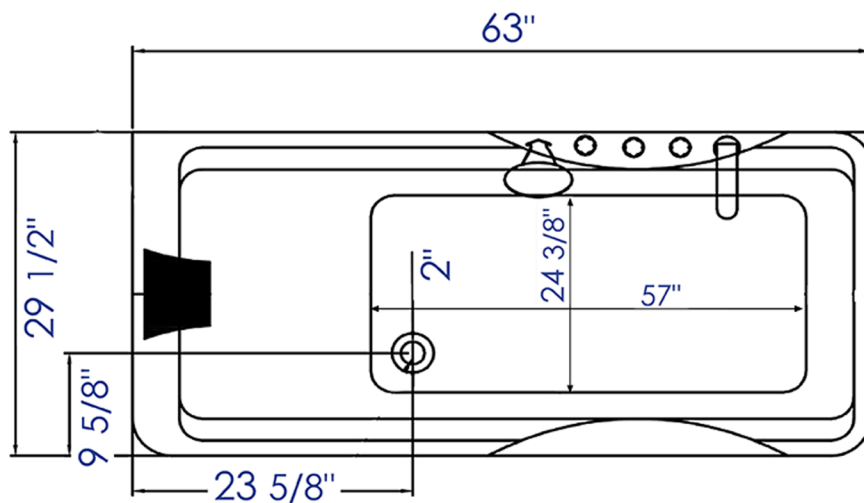

LK1102-R

White Acrylic 63" Soaking Tub with Fixtures

EAGO USA

**Note:** All product dimensions are approximate and should be verified on site prior to installation.  
Visit [www.EAGOUSA.com](http://www.EAGOUSA.com) for more information.