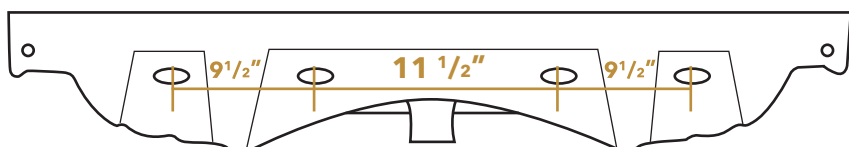

## LU030

\* Available with no hole (#LU030-0H), single hole (#LU030-1H), or widespread (#LU030-3H) faucet drilling. Please specify when ordering.

TOP

FRONT

BACK

SIDE

**LIVE WITH STYLE!**