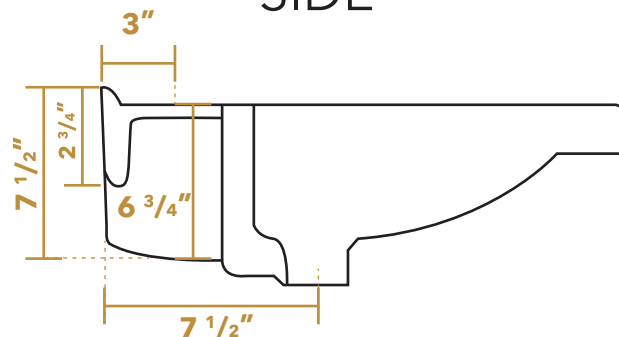

## LU030

\* Available with no hole (#LU030-0H), single hole (#LU030-1H), or widespread (#LU030-3H) faucet drilling. Please specify when ordering.

TOP

FRONT

BACK

SIDE

**LIVE WITH STYLE!**