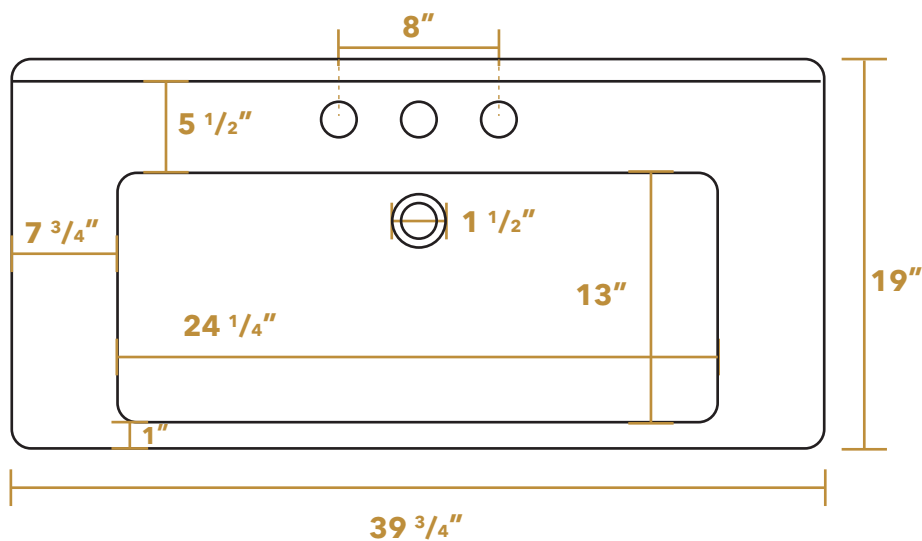

## LU030

\* Available with no hole (#LU030-0H), single hole (#LU030-1H), or widespread (#LU030-3H) faucet drilling. Please specify when ordering.

TOP

FRONT

BACK

SIDE

**LIVE WITH STYLE!**