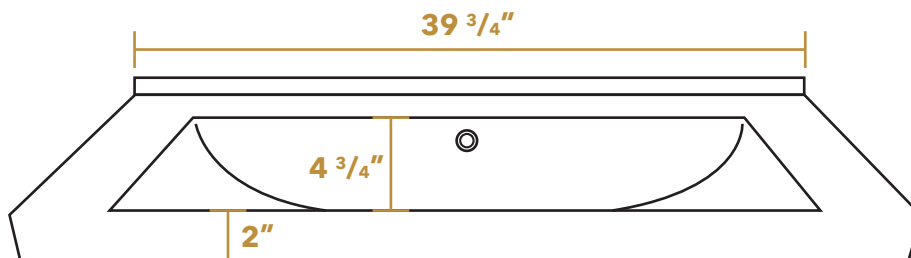

## LU030

\* Available with no hole (#LU030-0H), single hole (#LU030-1H), or widespread (#LU030-3H) faucet drilling. Please specify when ordering.

TOP

FRONT

BACK

SIDE

**LIVE WITH STYLE!**