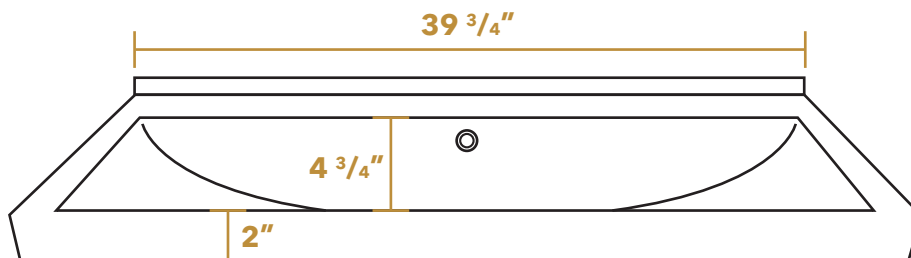

LU040

* Available with no hole (#LU040-0H), single hole (#LU040-1H), or widespread (#LU040-3H) faucet drilling. Please specify when ordering.

TOP

FRONT

BACK

SIDE

LIVE WITH STYLE!