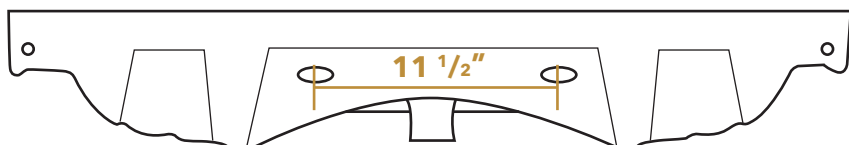

LU040

* Available with no hole (#LU040-0H), single hole (#LU040-1H), or widespread (#LU040-3H) faucet drilling. Please specify when ordering.

TOP

FRONT

BACK

SIDE

LIVE WITH STYLE!