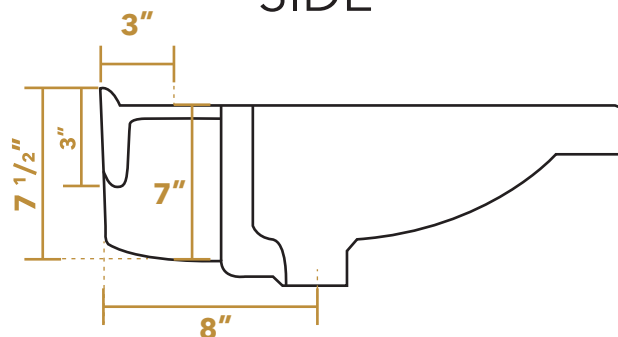

LU040

* Available with no hole (#LU040-0H), single hole (#LU040-1H), or widespread (#LU040-3H) faucet drilling. Please specify when ordering.

TOP

FRONT

BACK

SIDE

LIVE WITH STYLE!