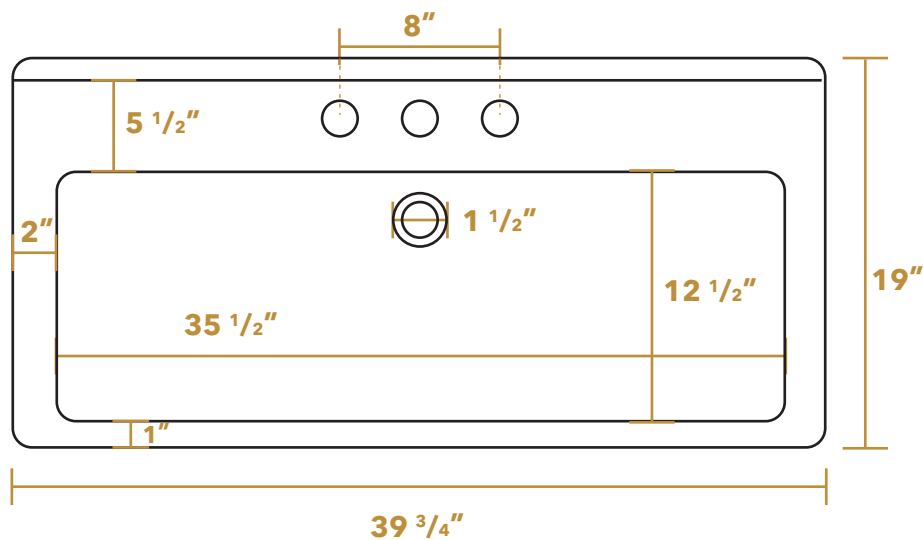

LU040

* Available with no hole (#LU040-0H), single hole (#LU040-1H), or widespread (#LU040-3H) faucet drilling. Please specify when ordering.

TOP

FRONT

BACK

SIDE

LIVE WITH STYLE!