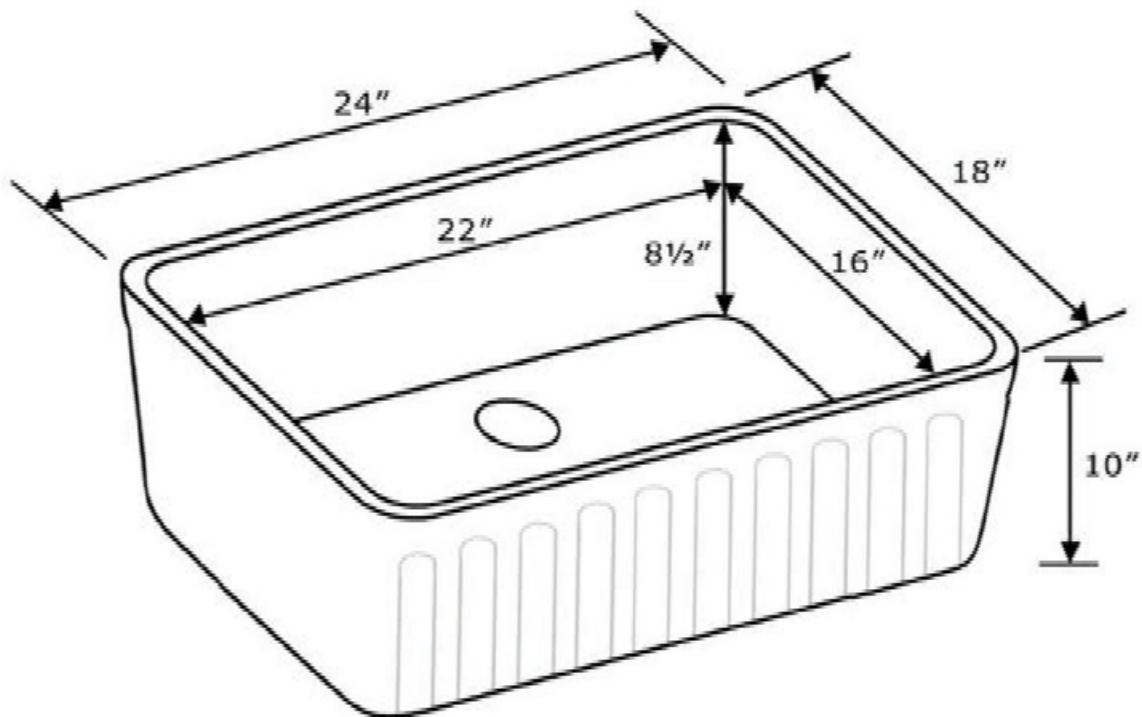

www.bluebath.com info@bluebath.com

**BRAND:** WHITEHAUS

**MODEL NO:** WHFLPLN2418

Have questions or ready to place an order?

**Call Us at 213-222-8820**