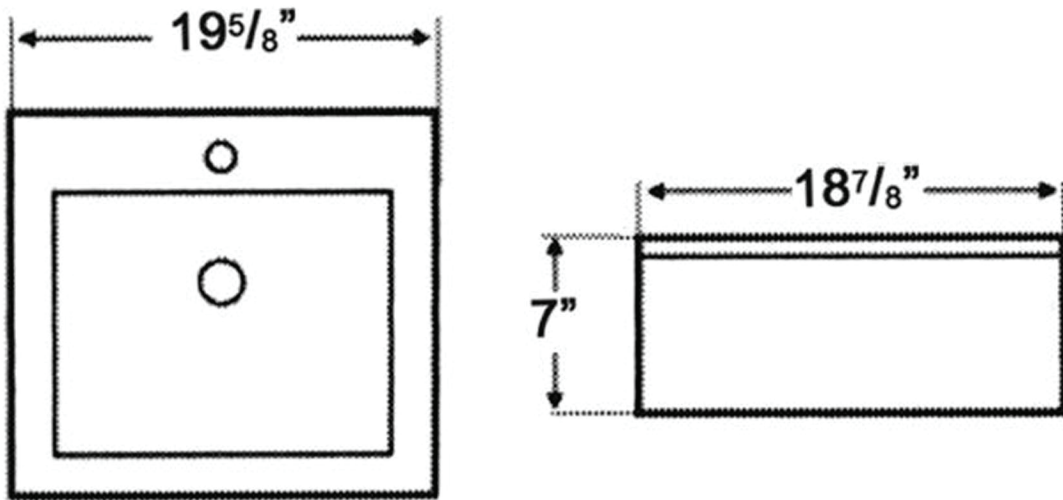

 Whitehaus®

**WHKN1059**

**Inside Bowl Dimensions**  
**16 1/2" x 12 1/4" x 4 3/4"**

**LIVE WITH STYLE!**