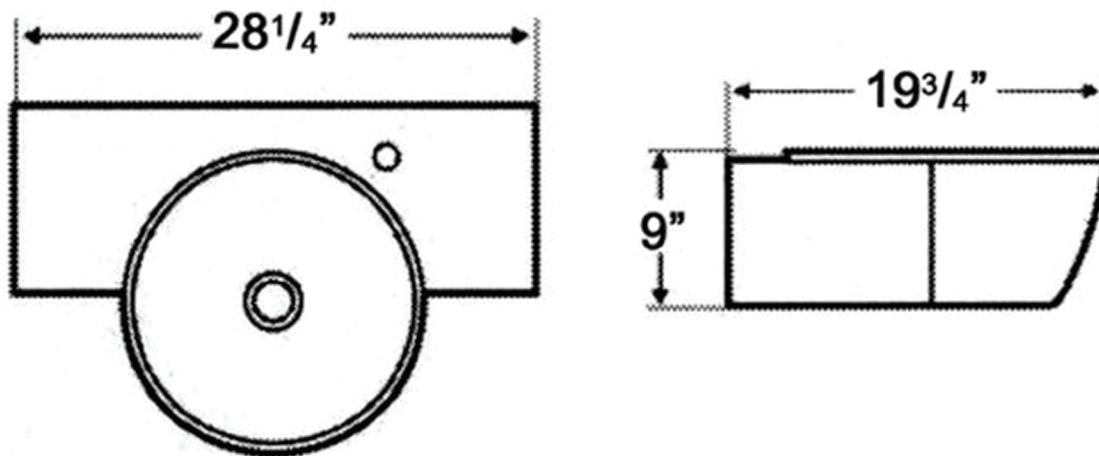

 Whitehaus®

WHKN1110

Inside Bowl Dimensions
17 3/4" x 5 1/2"

LIVE WITH STYLE!