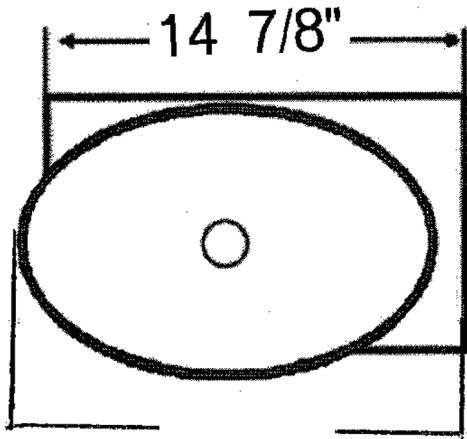

 Whitehaus®

**WHKN1136**

**Inside Bowl Dimensions**  
**13 3/8" x 8 5/8" x 3 1/2"**

**LIVE WITH STYLE!**