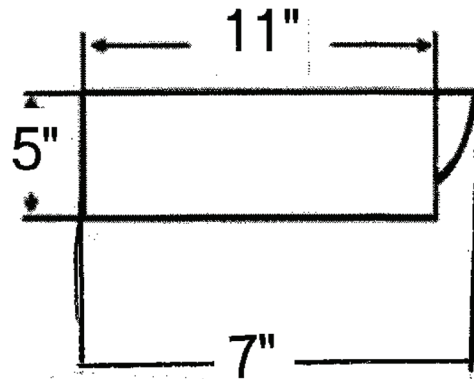

 Whitehaus®

**WHKN1136**

**Inside Bowl Dimensions**  
**13 3/8" x 8 5/8" x 3 1/2"**

**LIVE WITH STYLE!**