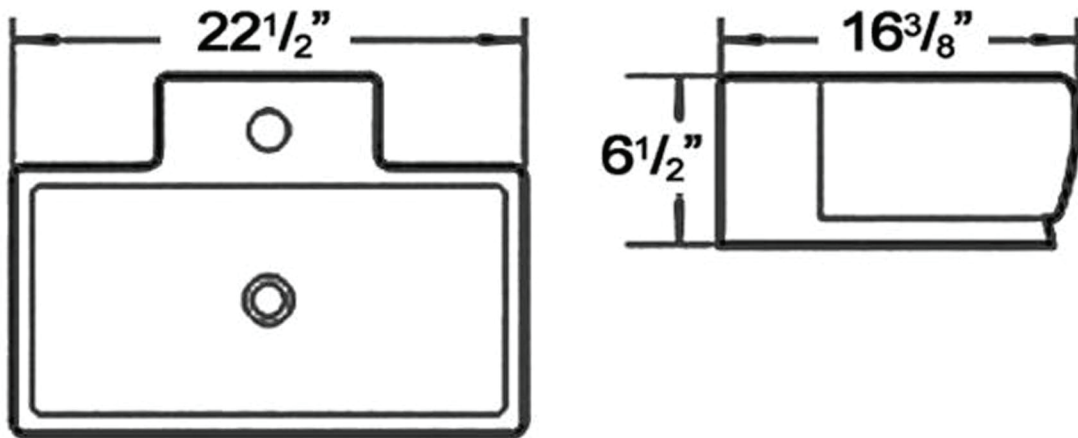

 Whitehaus®

WHKN4047-03

Inside Bowl Dimensions
20" x 9 1/2" x 4 1/2"

LIVE WITH STYLE!