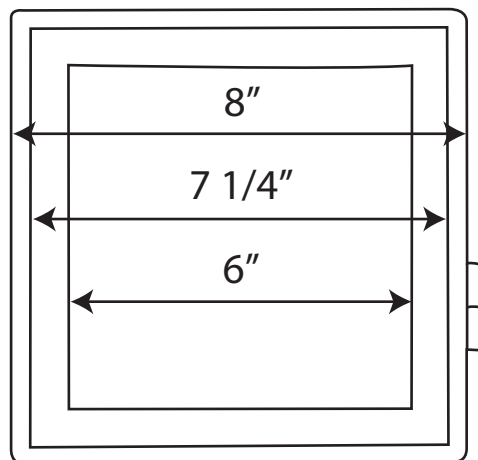

WHMR25

Distance from wall when closed: 4 1/2"

LIVE WITH STYLE!