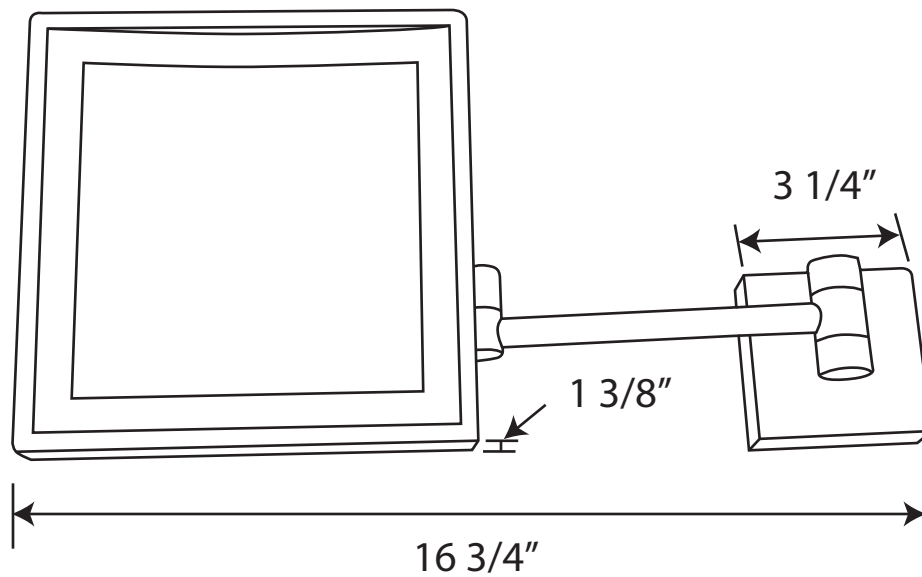

WHMR25

Distance from wall when closed: 4 1/2"

LIVE WITH STYLE!