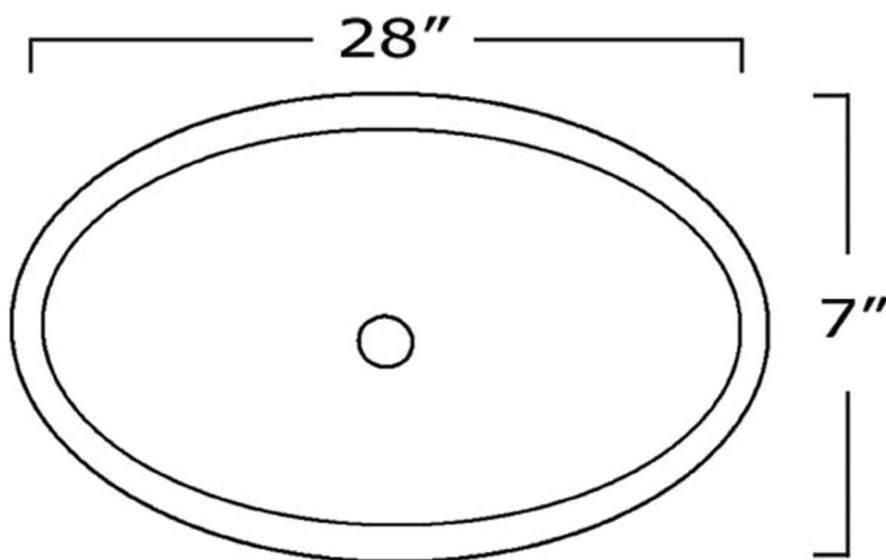

Whitehaus®

WHNVE218

Overall Dimensions:

22" x 15" x 7"

Inside Dimensions:

18" x 13" x 7"

LIVE WITH STYLE!