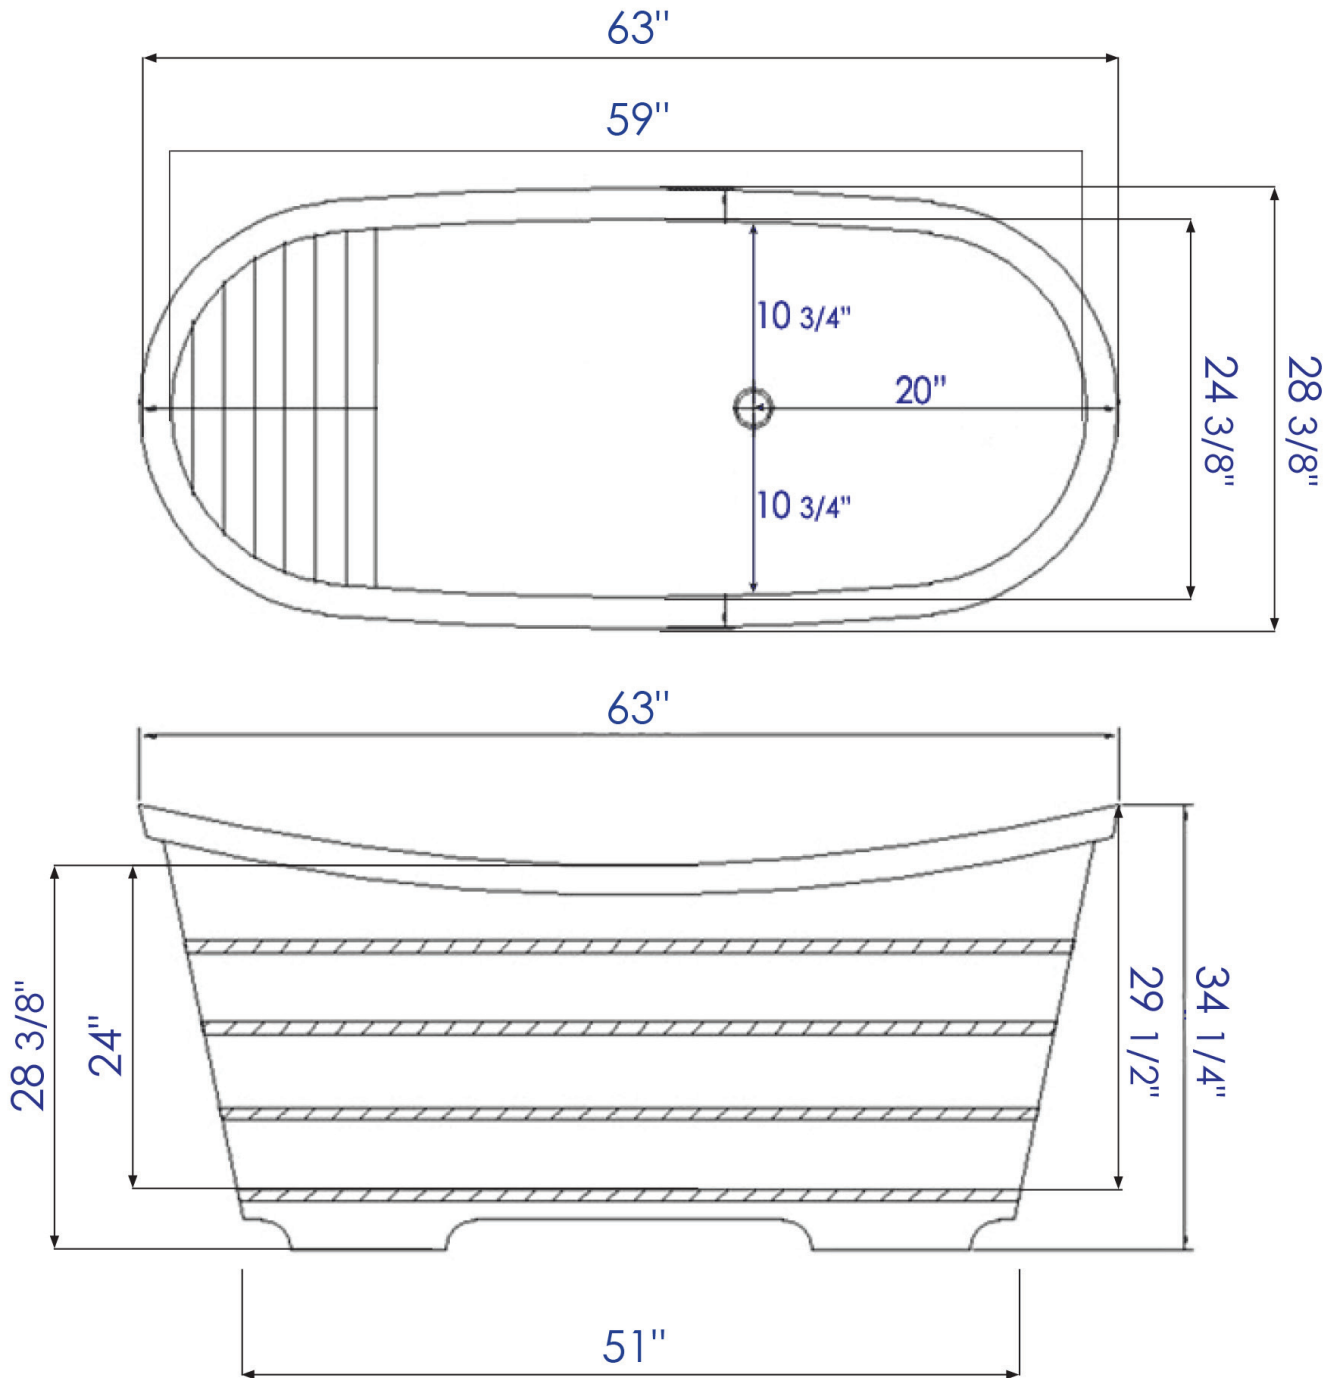

AB1105

63" Free Standing Cedar
Wooden Bathtub

Note: All product dimensions are approximate and should be verified on site prior to installation.
Visit www.ALFIbrand.com for more information.