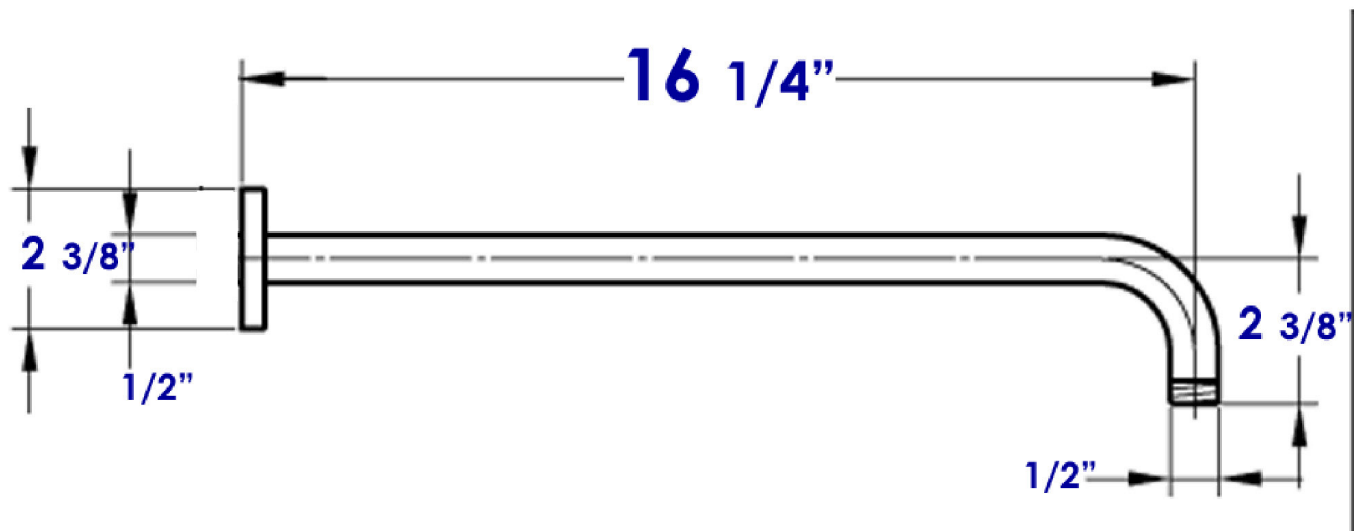

AB16WS

16" Wall Mounted Square Shower Arm

Note: All product dimensions are approximate and should be verified on site prior to installation.
Visit www.ALFIbrand.com for more information.