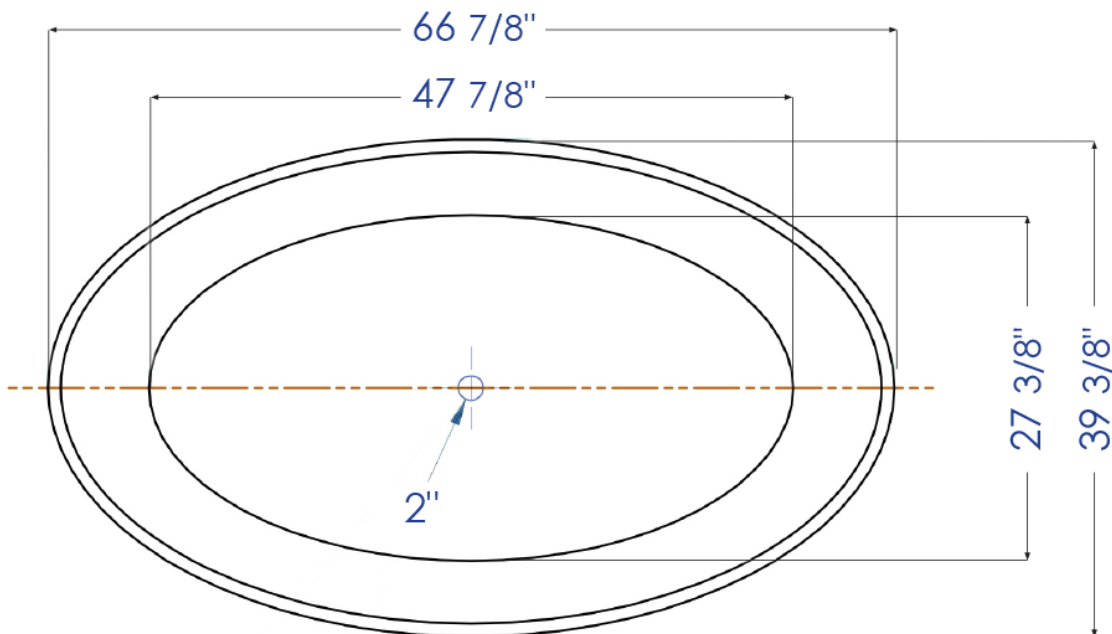

AB9941

67" White Oval Solid Surface Smooth Resin Soaking Bathtub

Please Note; Due to thermal expansion and contraction, the total dimension of the tub will have +2% error, these dimensions are for reference only.