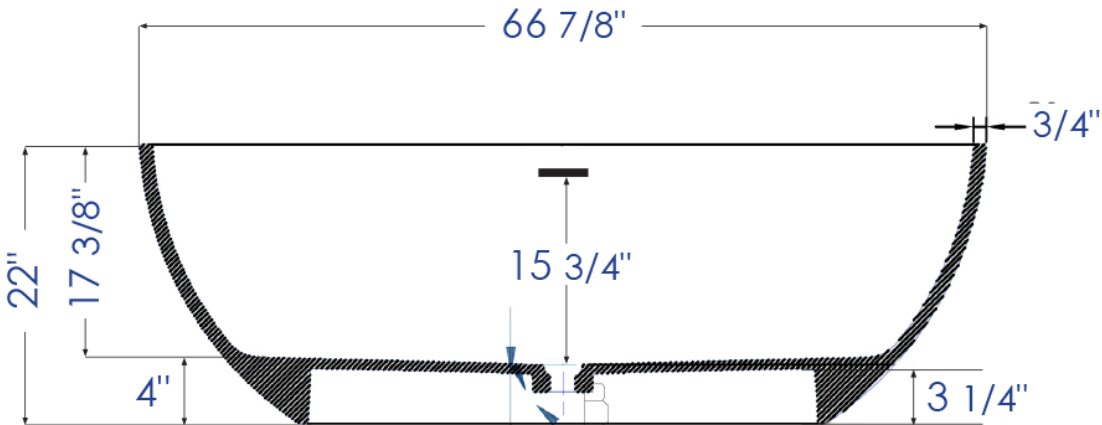

AB9941

67" White Oval Solid Surface Smooth Resin Soaking Bathtub

Please Note; Due to thermal expansion and contraction, the total dimension of the tub will have +2% error, these dimensions are for reference only.