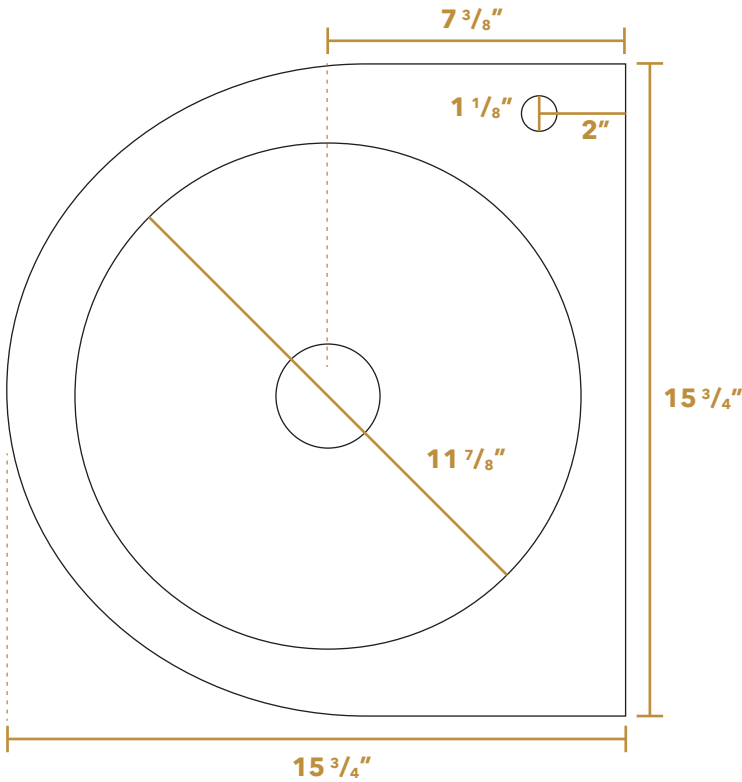

WHNCB1616

TOP

SIDE

BRACKET (included)

BACK

LIVE WITH STYLE!