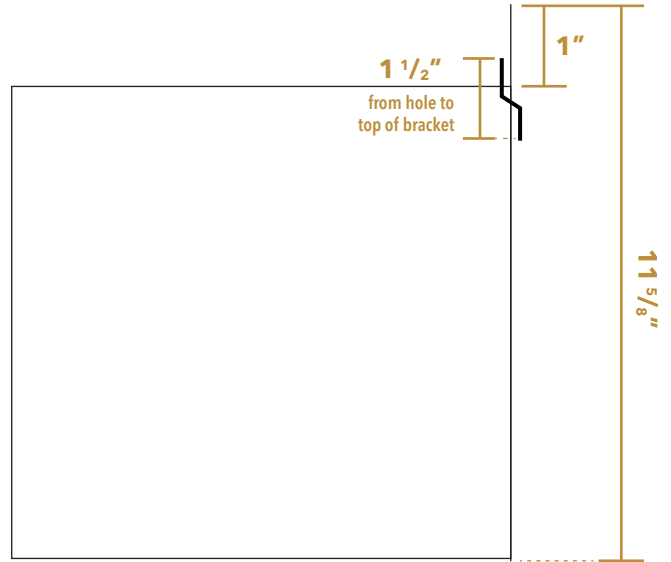

WHNCB1616

TOP

SIDE

BRACKET (included)

BACK

LIVE WITH STYLE!