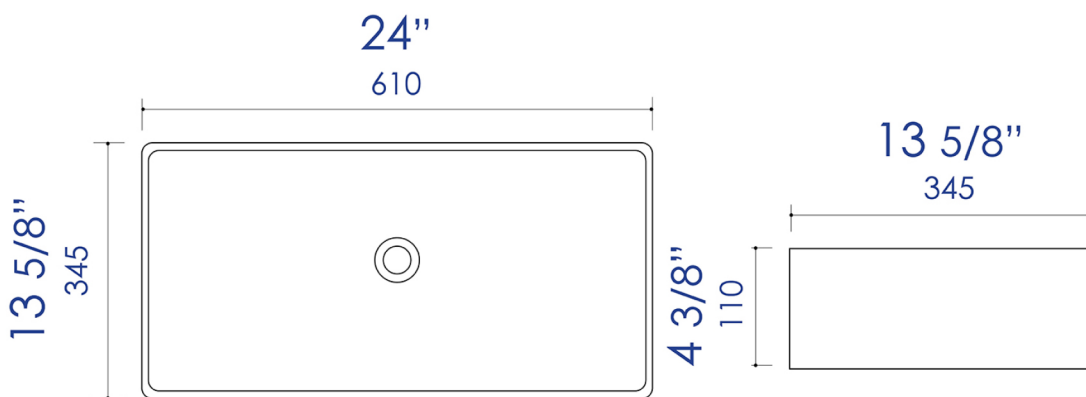

**ABC902**

White or Black Matte 24" Modern Rectangular  
Above Mount Ceramic Sink

**Note:** All product dimensions are approximate and should be verified on site prior to installation.  
Visit [www.ALFIbrand.com](http://www.ALFIbrand.com) for more information.