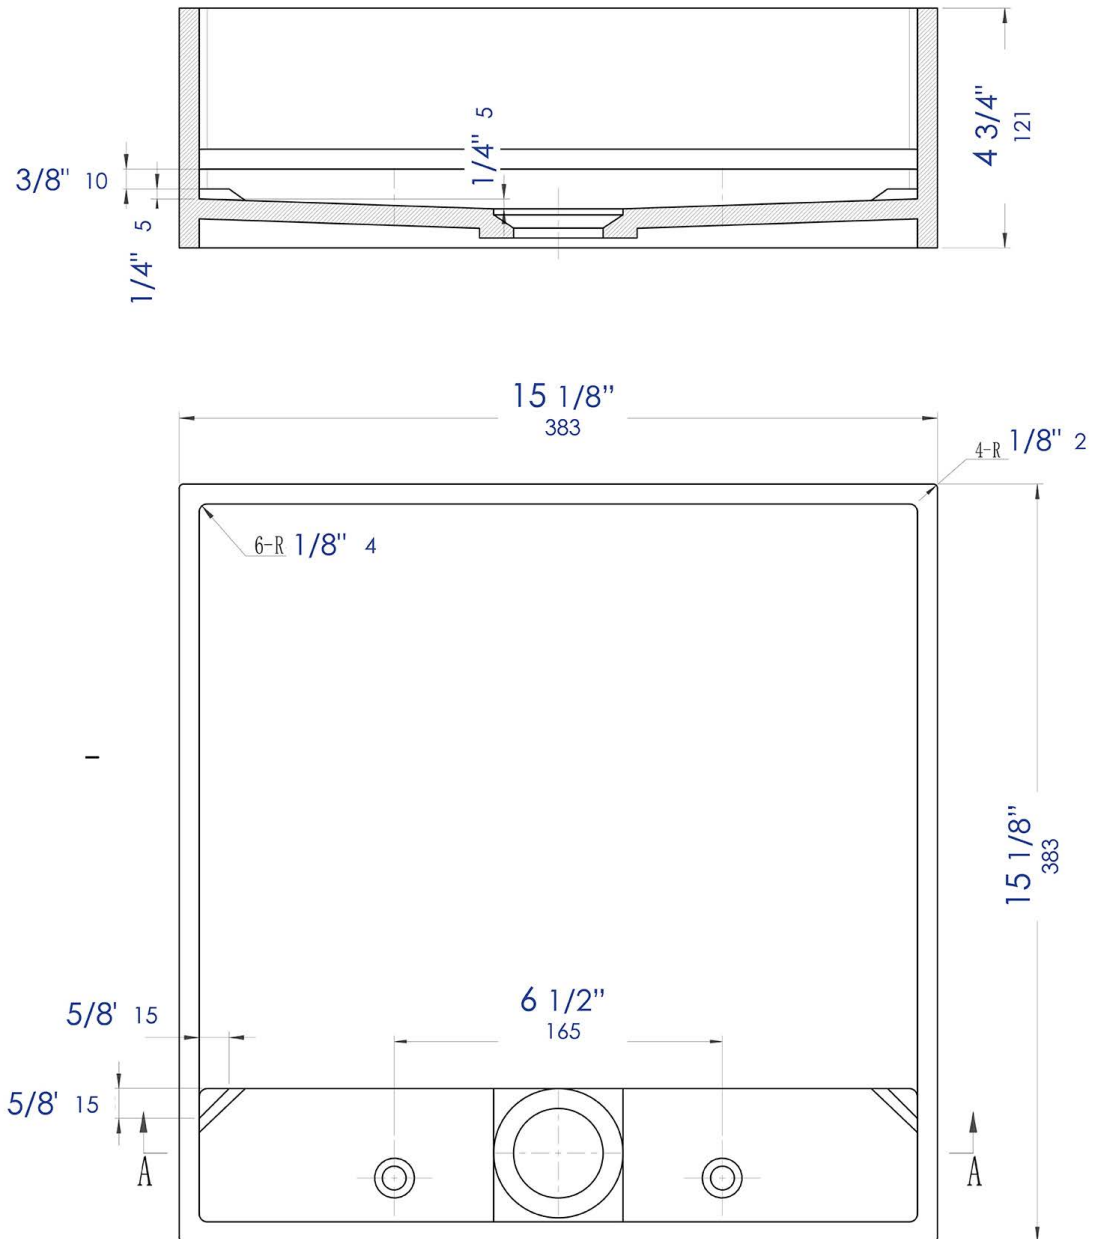

ABRS14S

White Matte 14" Square White Matte
Solid Surface Resin Sink

Note: All product dimensions are approximate and should be verified on site prior to installation.
Visit www.ALFIbrand.com for more information.