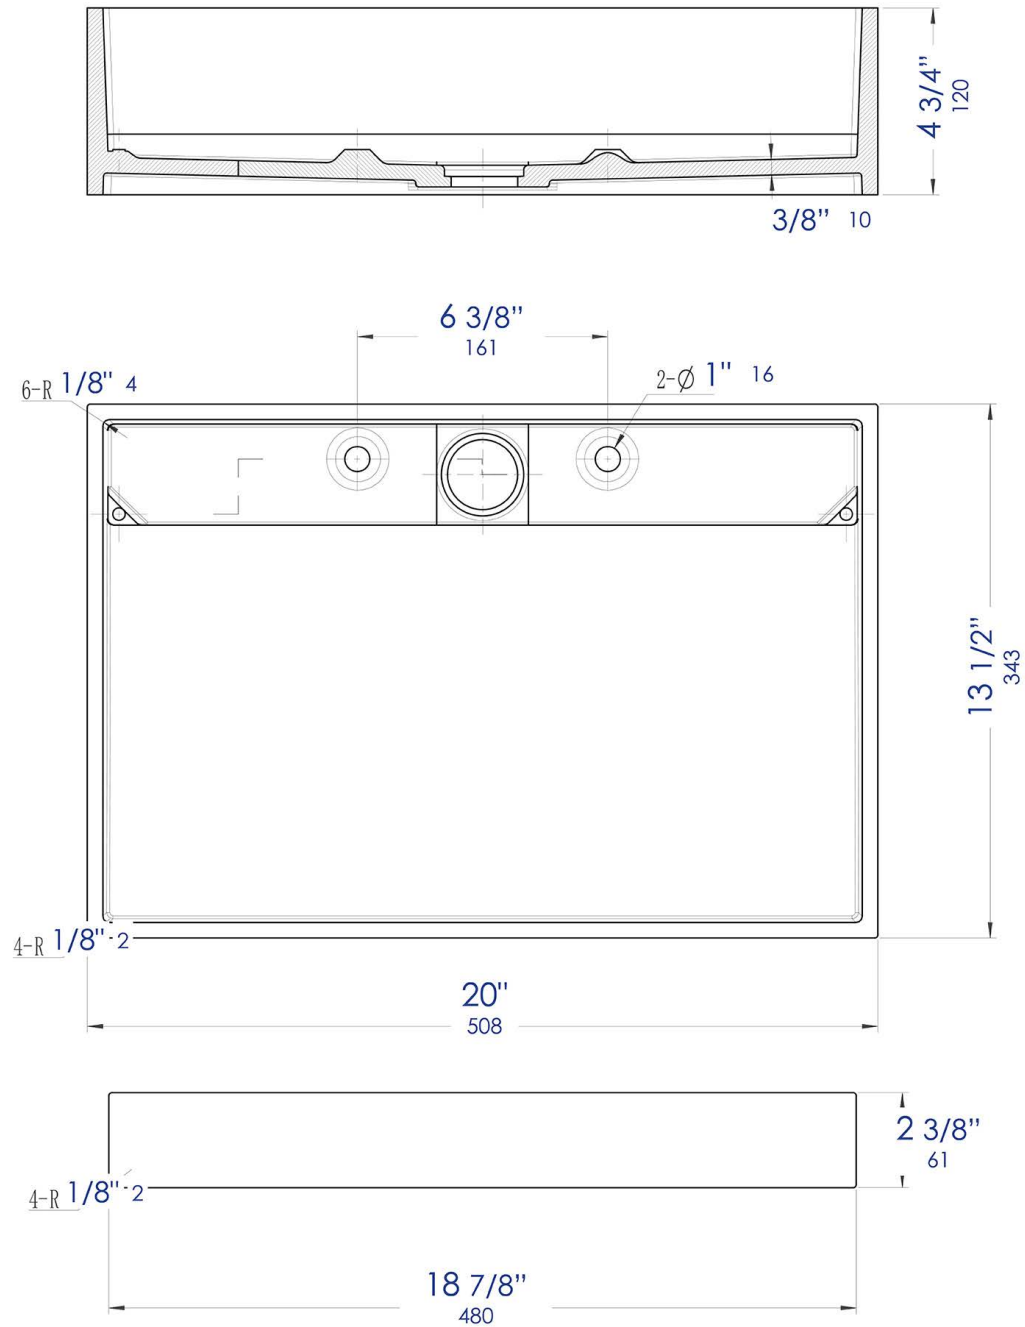

ABRS2014

White Matte 20" x 14" White Matte
Solid Surface Resin Sink

Note: All product dimensions are approximate and should be verified on site prior to installation.
Visit www.ALFIbrand.com for more information.