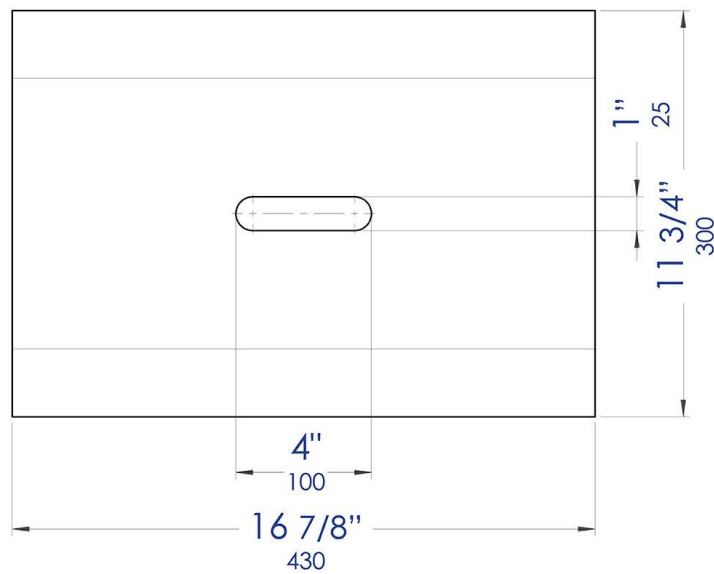

**ABST99**

White Matte 14" Square White Matte  
Solid Surface Resin Sink

**Note:** All product dimensions are approximate and should be verified on site prior to installation.  
Visit [www.ALFIbrand.com](http://www.ALFIbrand.com) for more information.