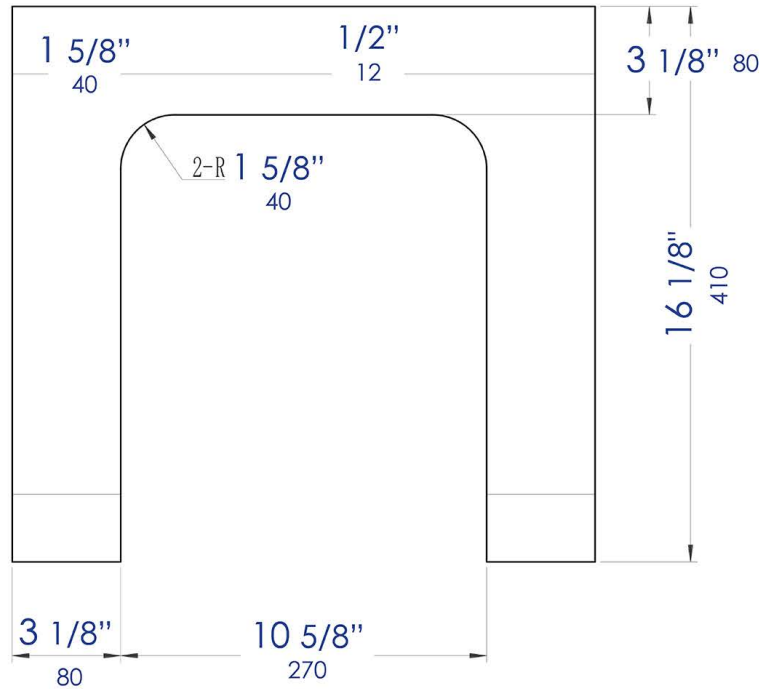

**ABST99**

White Matte 14" Square White Matte  
Solid Surface Resin Sink

**Note:** All product dimensions are approximate and should be verified on site prior to installation.  
Visit [www.ALFIbrand.com](http://www.ALFIbrand.com) for more information.